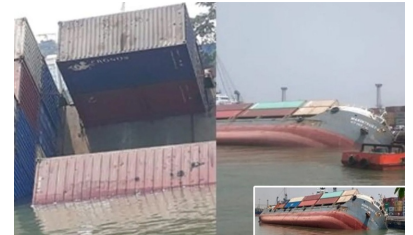

Maritime News > Accidents > Berthed container ship capsiz...

Berthed container ship capsized during cargo operations, Kolkata

Posted in **Accidents** by Mikhail Voytenko on Mar 24, 2022 at 13:35.

Container ship MARINTRUST 01 capsized and rested portside on pier at Kolkata port, India, in the morning Mar 24. The ship is deployed in container service connecting Kolkata and Chittagong, she was about to leave Kolkata on Mar 25. little doubt with regards to the cause of an accident – obviously, it’s stability loss with containers moving triggering the capsizing.